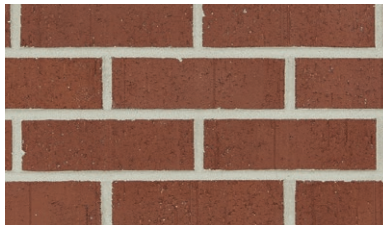

Terre Haute Architectural Series

Exceptional Beauty. Effortless Performance.

The exquisite allure of Meridian™ Brick on your project will be a bold expression of your unique vision. With its rich palette of colors and strict adherence to ASTM standards, our clay brick products enable you to create unique designs that will transform your next project into a signature statement of beauty for generations to come.

In addition to aesthetics and strength, Meridian™ bricks are a perfect choice to help your projects achieve LEED certification by qualifying for potential LEED credits in several categories. All-natural clay bricks have an exceptionally long life cycle, do not emit ozone-depleting substances and can be manufactured virtually waste-free.

A solid foundation built by Meridian™ Brick.

Domino - NEW

Garnet

Saddle

Valor

PLEASE NOTE: This literature is intended to generally show the color range of the featured product. Using print and photography, it is impossible to show all colors, percentages of colors, texture and the harmless imperfections that may be contained in thousands of brick. Brick from different production runs may vary slightly in color range and texture.