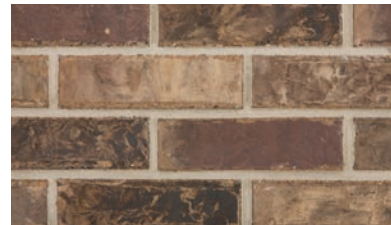

Elgin, TX collection

Brick: Winter Lake

Elgin, TX collection

Addison

Belterra

Brookshire

Chesterfield

Enclave

Le Beau

Saratoga

Steel Manor

Winter Lake

Exceptional Beauty. Effortless Performance.

The exquisite allure of Meridian® Brick on your home or office will be a bold expression of your unique personality. Ranging from traditional reds to pastels and earth tones, from straight edges to tumbled and textured styles, our clay brick products enable you to create unique designs that will transform your next project into a signature statement of beauty for generations to come.

A solid foundation built by Meridian® Brick.

PLEASE NOTE: This literature is intended to generally show the color range of the featured product. Using print and photography, it is impossible to show all colors, percentages of colors, texture and the harmless imperfections that may be contained in thousands of brick. Brick from different production runs may vary slightly in color range and texture.