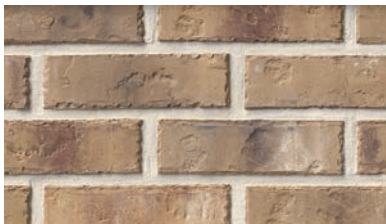

Elgin, TX collection

Brick: Winter Lake

Elgin, TX collection

Addison

Belterra

Brookshire

Chesterfield

Enclave

Le Beau

Saratoga

Steel Manor

Winter Lake

Exceptional Beauty. Effortless Performance.

The exquisite allure of Meridian® Brick on your home or office will be a bold expression of your unique personality. Ranging from traditional reds to pastels and earth tones, from straight edges to tumbled and textured styles, our clay brick products enable you to create unique designs that will transform your next project into a signature statement of beauty for generations to come.

A solid foundation built by Meridian® Brick.

PLEASE NOTE: This literature is intended to generally show the color range of the featured product. Using print and photography, it is impossible to show all colors, percentages of colors, texture and the harmless imperfections that may be contained in thousands of brick. Brick from different production runs may vary slightly in color range and texture.