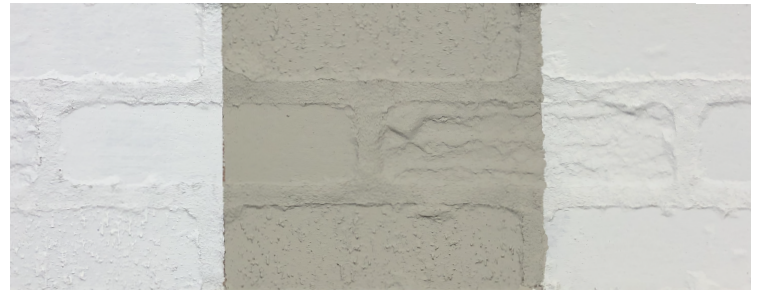

WAREHOUSE BRICK PAINTABLES

by General Shale

CREATE YOUR STYLE MOMENT.

TEXTURE: STRAIGHT/SMOOTH

TEXTURE: DISTRESSED/DIVERSE

Warehouse Brick Paintables by General Shale – thin brick with varying textures designed to facilitate the creation of your style moment. Units are natural, fired clay thin brick and available in flats and corners. Choose from Bianco White, Nube Gray and Avorio White to complete your painted look.

ASK US ABOUT ROMABIO ITALIAN MINERAL PAINT.

ROMABIO Italian mineral paint can help you achieve your desired paint style and color while providing a long lasting finish. Desired painted finish may require more or less coats based on initial brick color.

WHY CHOOSE WAREHOUSE BRICK PAINTABLES?

- **TEXTURE**
Straight/Smooth or Distressed Diverse
- **WEIGHTS**
Approx. 35lbs/box or 1,800lbs/pallet
- **PREPACKAGED**
For immediate Use
- **BOXED**
50 Flats or 25 corners
- **COVERAGE**
Approx. 7 thin brick per sq ft flats.
Approx. 5 thin brick per ln ft corners
- **PALLET**
50 boxes or 2,500 units