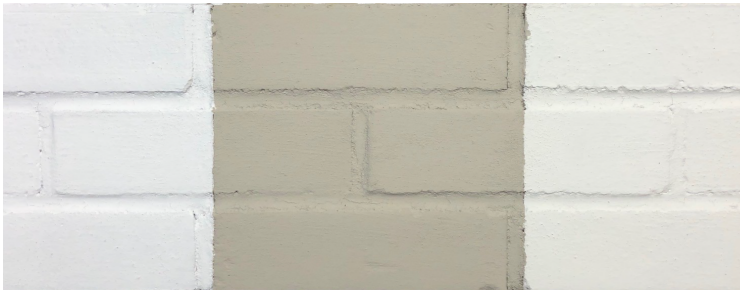

WAREHOUSE BRICK PAINTABLES

by General Shale

CREATE YOUR STYLE MOMENT.

TEXTURE: STRAIGHT/SMOOTH

TEXTURE: DISTRESSED/DIVERSE

Warehouse Brick Paintables by General Shale – thin brick with varying textures designed to facilitate the creation of your style moment. Units are natural, fired clay thin brick and available in flats and corners. Choose from Bianco White, Nube Gray and Avorio White to complete your painted look.

ASK US ABOUT ROMABIO ITALIAN MINERAL PAINT.

ROMABIO Italian mineral paint can help you achieve your desired paint style and color while providing a long lasting finish. Desired painted finish may require more or less coats based on initial brick color.

WHY CHOOSE WAREHOUSE BRICK PAINTABLES?

- **TEXTURE**
Straight/Smooth or Distressed Diverse
- **WEIGHTS**
Approx. 35lbs/box or 1,800lbs/pallet
- **PREPACKAGED**
For immediate Use
- **BOXED**
50 Flats or 25 corners
- **COVERAGE**
Approx. 7 thin brick per sq ft flats.
Approx. 5 thin brick per ln ft corners
- **PALLET**
50 boxes or 2,500 units