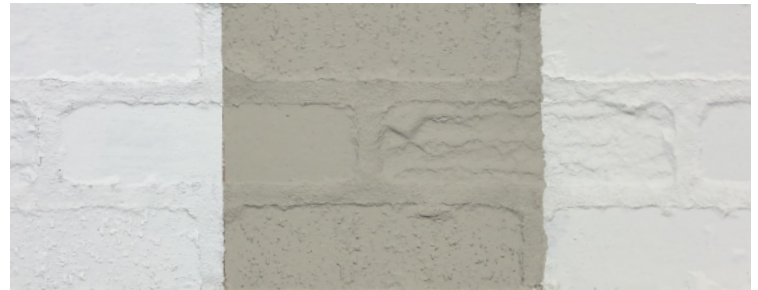

WAREHOUSE BRICK PAINTABLES

by General Shale

CREATE YOUR STYLE MOMENT.

TEXTURE: STRAIGHT/SMOOTH

TEXTURE: DISTRESSED/DIVERSE

Warehouse Brick Paintables by General Shale – thin brick with varying textures designed to facilitate the creation of your style moment. Units are natural, fired clay thin brick and available in flats and corners. Choose from Bianco White, Nube Gray and Avorio White to complete your painted look.

ASK US ABOUT ROMABIO ITALIAN MINERAL PAINT.

ROMABIO Italian mineral paint can help you achieve your desired paint style and color while providing a long lasting finish. Desired painted finish may require more or less coats based on initial brick color.