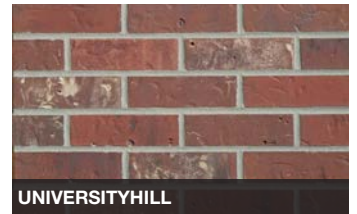

A solid foundation starts with General Shale products.

OLD UNIVERSITYHILL

PARCHMENT

PORTSMOUTH

SAINTCLOUD

SONOMA

STONEYBROOK

THUNDERCLOUD

UNIVERSITYHILL

WATERLODGE

WATERTON

OLD CARBONDALE

PLEASE NOTE: Photo samples are intended to represent general color range and texture. Precise color fidelity is difficult to obtain in print. Brick selection should be made from product samples.