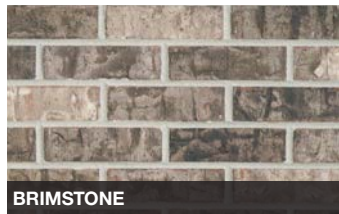

Exceptional Beauty. Effortless Performance.

General Shale has spent nearly 100 years building communities, homes, and businesses throughout the U.S. and Canada. Our General Shale Brick products enable you to create unique designs through the use of texture, size, and colors ranging from classic reds to warm earth tones and unique pastels. All-natural clay brick has an exceptionally long life cycle, does not emit ozone-depleting substances, and can be manufactured virtually waste-free.

A solid foundation starts with General Shale products.