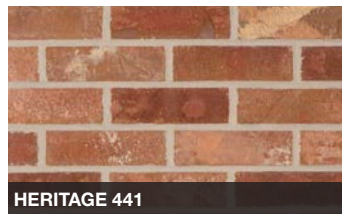

Exceptional Beauty. Effortless Performance.

General Shale has spent nearly 100 years building communities, homes, and businesses throughout the U.S. and Canada. Our General Shale Brick products enable you to create unique designs through the use of texture, size, and colors ranging from classic reds to warm earth tones and unique pastels. All-natural clay brick has an exceptionally long life cycle, does not emit ozone-depleting substances, and can be manufactured virtually waste-free.

A solid foundation starts with General Shale products.