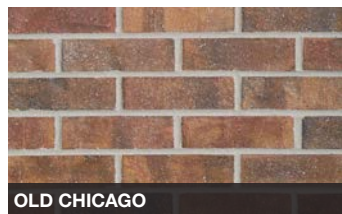

PARCHMENT

Exceptional Beauty. Effortless Performance.

General Shale has spent nearly 100 years building communities, homes, and businesses throughout the U.S. and Canada. Our General Shale Brick products enable you to create unique designs through the use of texture, size, and colors ranging from classic reds to warm earth tones and unique pastels. All-natural clay brick has an exceptionally long life cycle, does not emit ozone-depleting substances, and can be manufactured virtually waste-free.

A solid foundation starts with General Shale products.