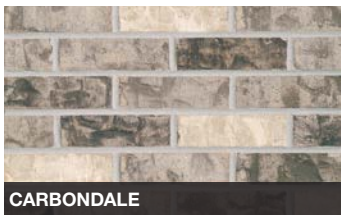

Exceptional Beauty. Effortless Performance.

General Shale has spent nearly 100 years building communities, homes, and businesses throughout the U.S. and Canada. Our General Shale Brick products enable you to create unique designs through the use of texture, size, and colors ranging from classic reds to warm earth tones and unique pastels. All-natural clay brick has an exceptionally long life cycle, does not emit ozone-depleting substances, and can be manufactured virtually waste-free.

A solid foundation starts with General Shale products.

OLD UNIVERSITYHILL

PARCHMENT

PORTSMOUTH

SAINTCLOUD

SONOMA

STONEYBROOK

THUNDERCLOUD

UNIVERSITYHILL

WATERLODGE

WATERTON

OLD CARBONDALE

PLEASE NOTE: Photo samples are intended to represent general color range and texture. Precise color fidelity is difficult to obtain in print. Brick selection should be made from product samples.