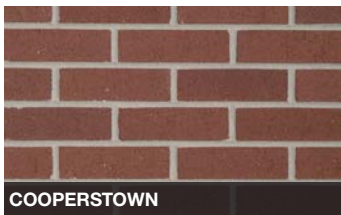

Exceptional Beauty. Effortless Performance.

General Shale has spent nearly 100 years building communities, homes, and businesses throughout the U.S. and Canada. Our General Shale Brick products enable you to create unique designs through the use of texture, size, and colors ranging from classic reds to warm earth tones and unique pastels. All-natural clay brick has an exceptionally long life cycle, does not emit ozone-depleting substances, and can be manufactured virtually waste-free.

A solid foundation starts with General Shale products.