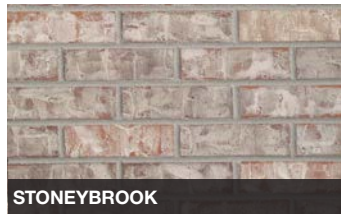

Exceptional Beauty. Effortless Performance.

General Shale has spent nearly 100 years building communities, homes, and businesses throughout the U.S. and Canada. Our General Shale Brick products enable you to create unique designs through the use of texture, size, and colors ranging from classic reds to warm earth tones and unique pastels. All-natural clay brick has an exceptionally long life cycle, does not emit ozone-depleting substances, and can be manufactured virtually waste-free.

A solid foundation starts with General Shale products.

OLD UNIVERSITYHILL

PARCHMENT

PORTSMOUTH

SAINTCLOUD

SONOMA

STONEYBROOK

THUNDERCLOUD

UNIVERSITYHILL

WATERLODGE

WATERTON

OLD CARBONDALE

PLEASE NOTE: Photo samples are intended to represent general color range and texture. Precise color fidelity is difficult to obtain in print. Brick selection should be made from product samples.