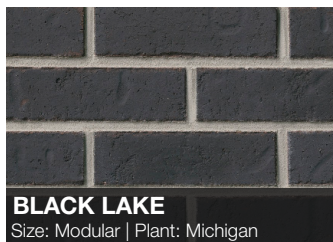

Authentic Brick™ by General Shale is the exciting new way to transform your home or business with brick. Unlike full dimension brick, applying thin brick can either be a do-it-yourself project or completed by an experienced trades professional. With 16 colors and various textures to choose from, there's something for any design style.

BLACK LAKE

Size: Modular | Plant: Michigan

BLOOMFIELD

Size: Modular | Plant: Michigan

CAPERS ISLAND

Size: Queen | Plant: Salisbury

COASTAL BLUFF

Size: Queen | Plant: Salisbury