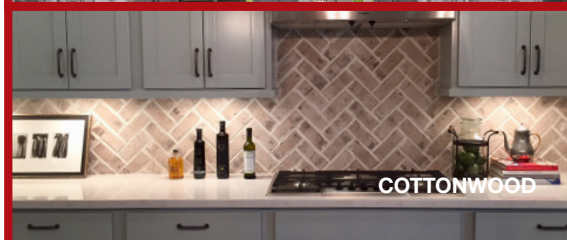

Authentic Brick™ by General Shale is the exciting new way to transform your home or business with brick. Unlike full dimension brick, applying thin brick can either be a do-it-yourself project or completed by an experienced trades professional. With 16 colors and various textures to choose from, there's something for any design style.

Photo samples are intended to represent general color range and texture. Precise color fidelity is difficult to obtain in print. Brick selection should be made from product samples.

SHIAWASSEE
(SMEARED MORTAR)