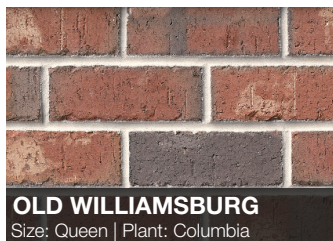

MAGNOLIA BAY

Size: Queen | Plant: Columbia

MARSH POINTE

Size: Queen | Plant: Salisbury

MEADOWBROOK

Size: Modular | Plant: Michigan

OLD EDISTO

Size: Queen | Plant: Salisbury